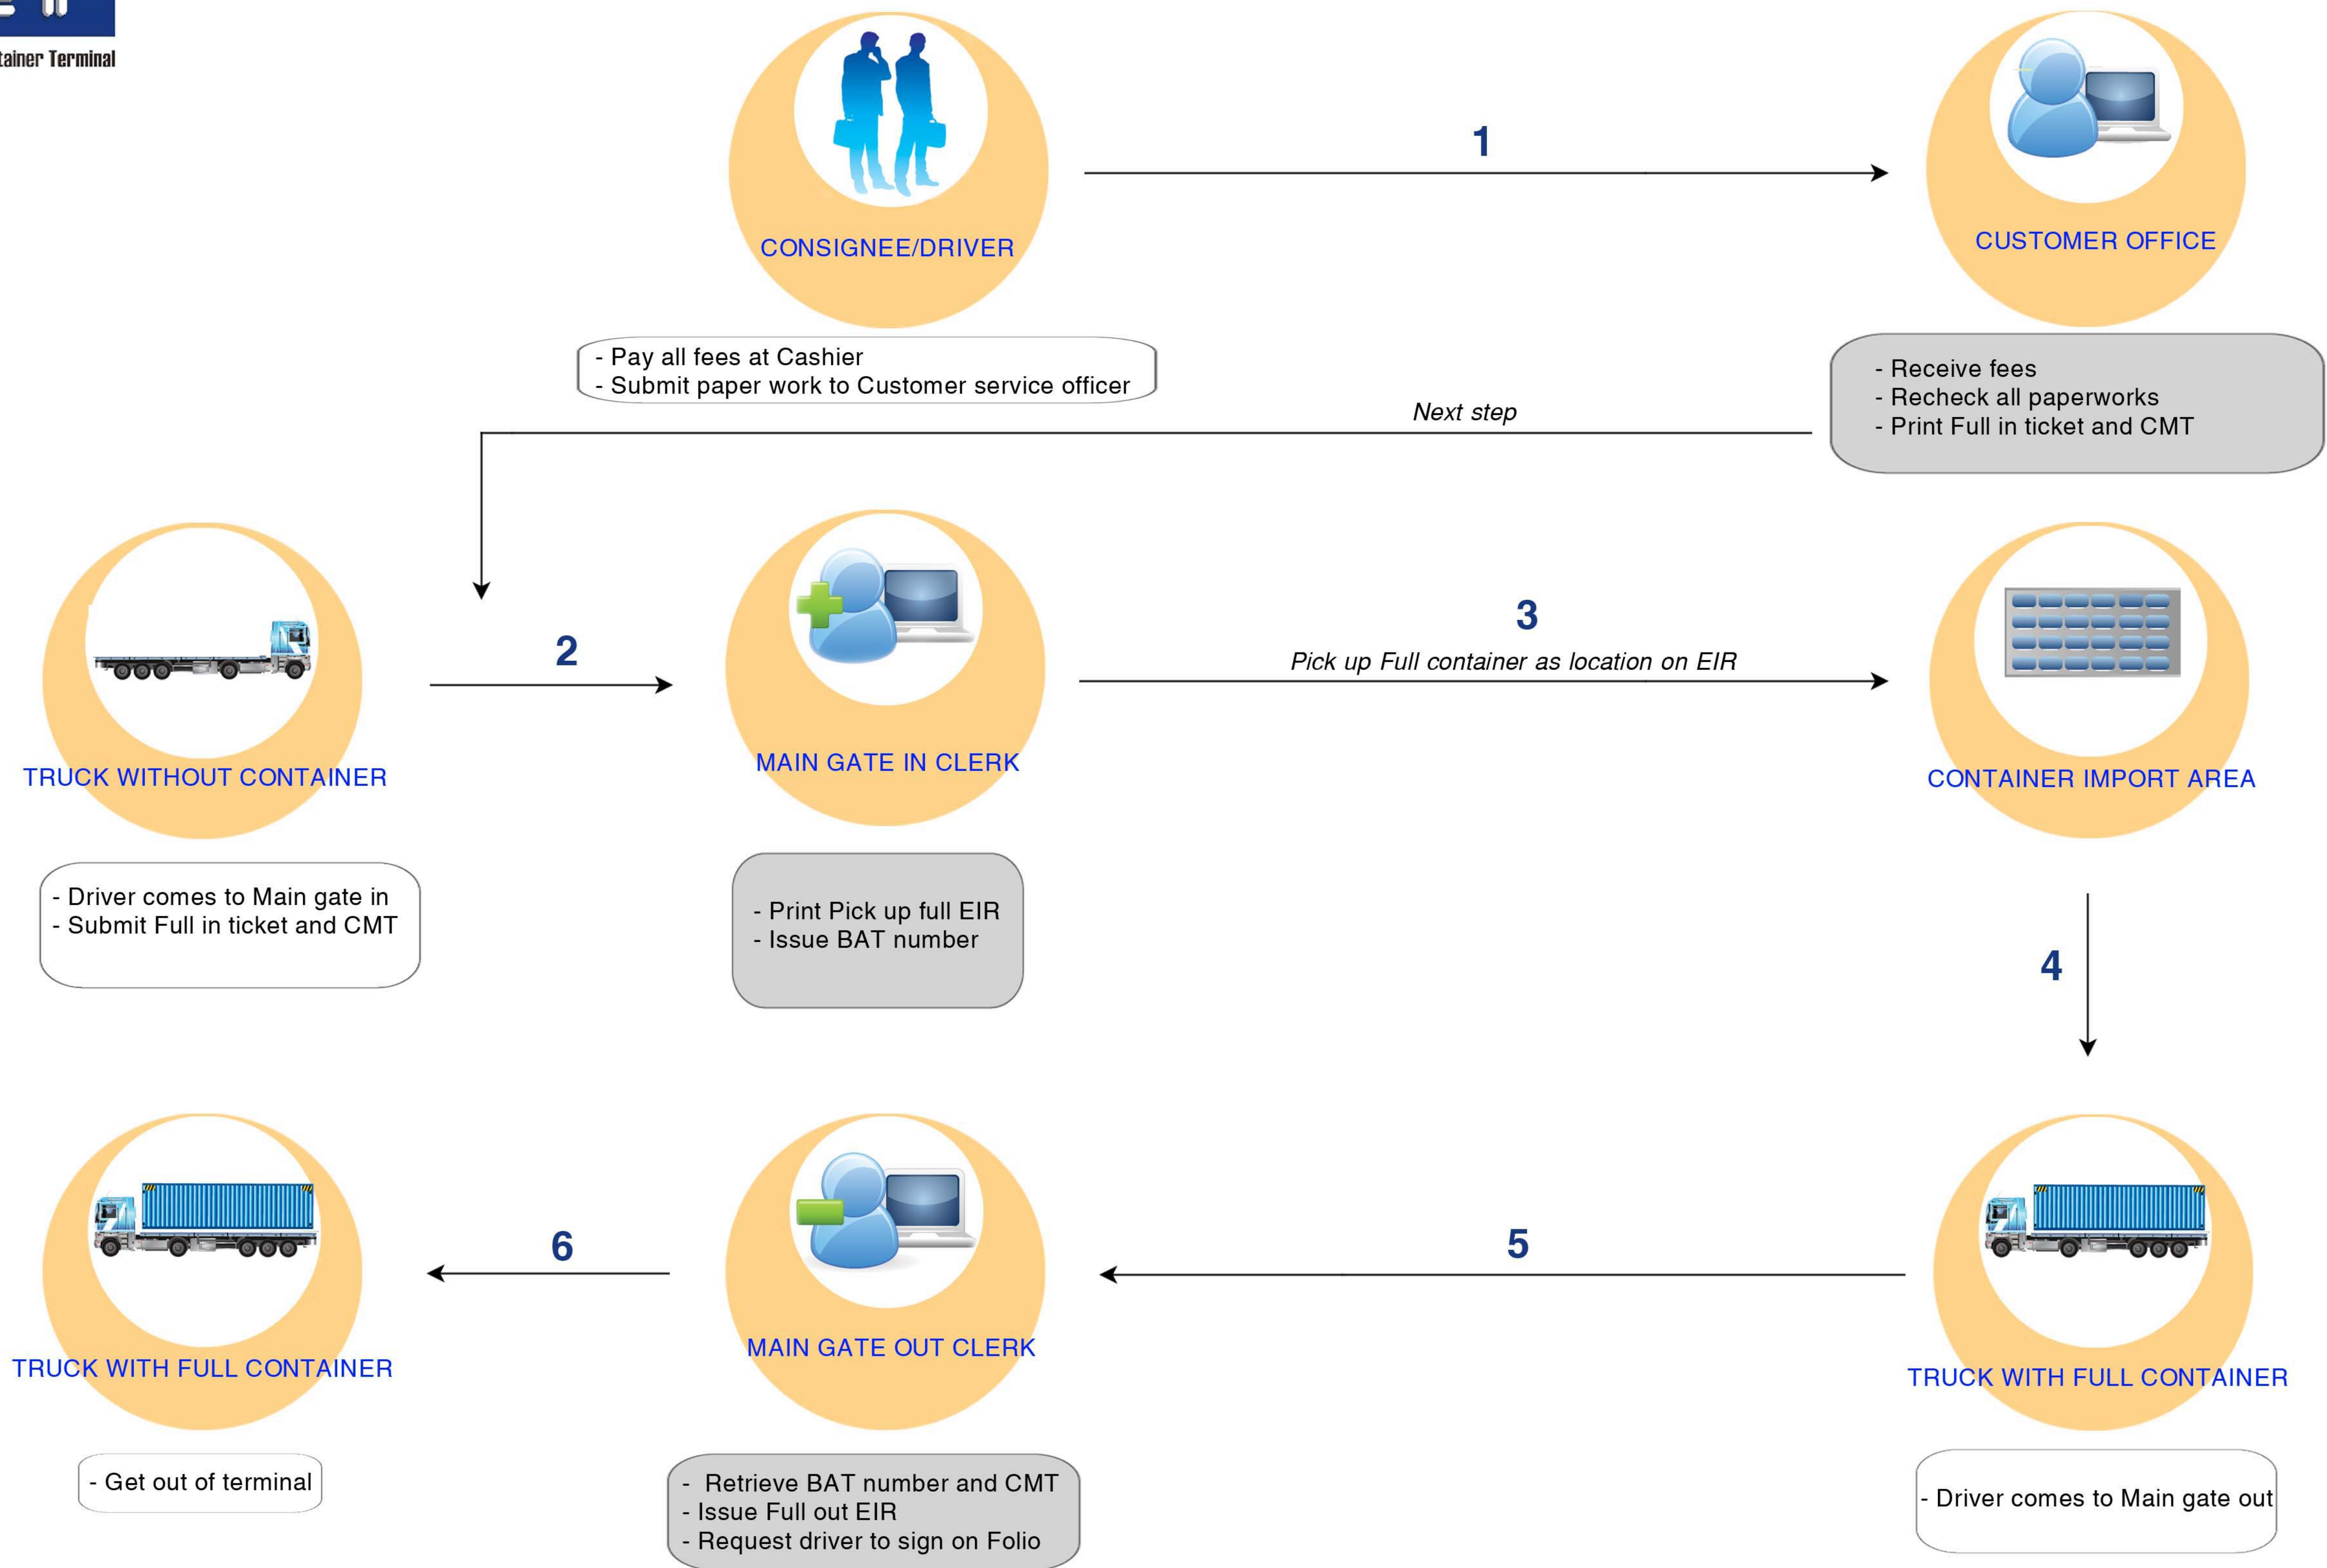

PROCEDURES FOR EXPORT AND IMPORT OF CONTAINER AT CAI LAN INTERNATIONAL CONTAINER TERMINAL

Cai Lan International Container Terminal

ANNOTATE SYMBOLS

CONSIGNEE/ DRIVER

CUSTOMER OFFICE

TRUCK WITH FULL CONTAINER

MAIN GATE IN CLERK

TRUCK WITH EMPTY CONTAINER

MAIN GATE OUT CLERK

TRUCK WITHOUT CONTAINER

CLEANER
CONTAINER CLEANING AREA

CONTAINER AREA

FULL EXPORT IN

EMPTY IN

FULL IMPORT OUT

EMPTY OUT