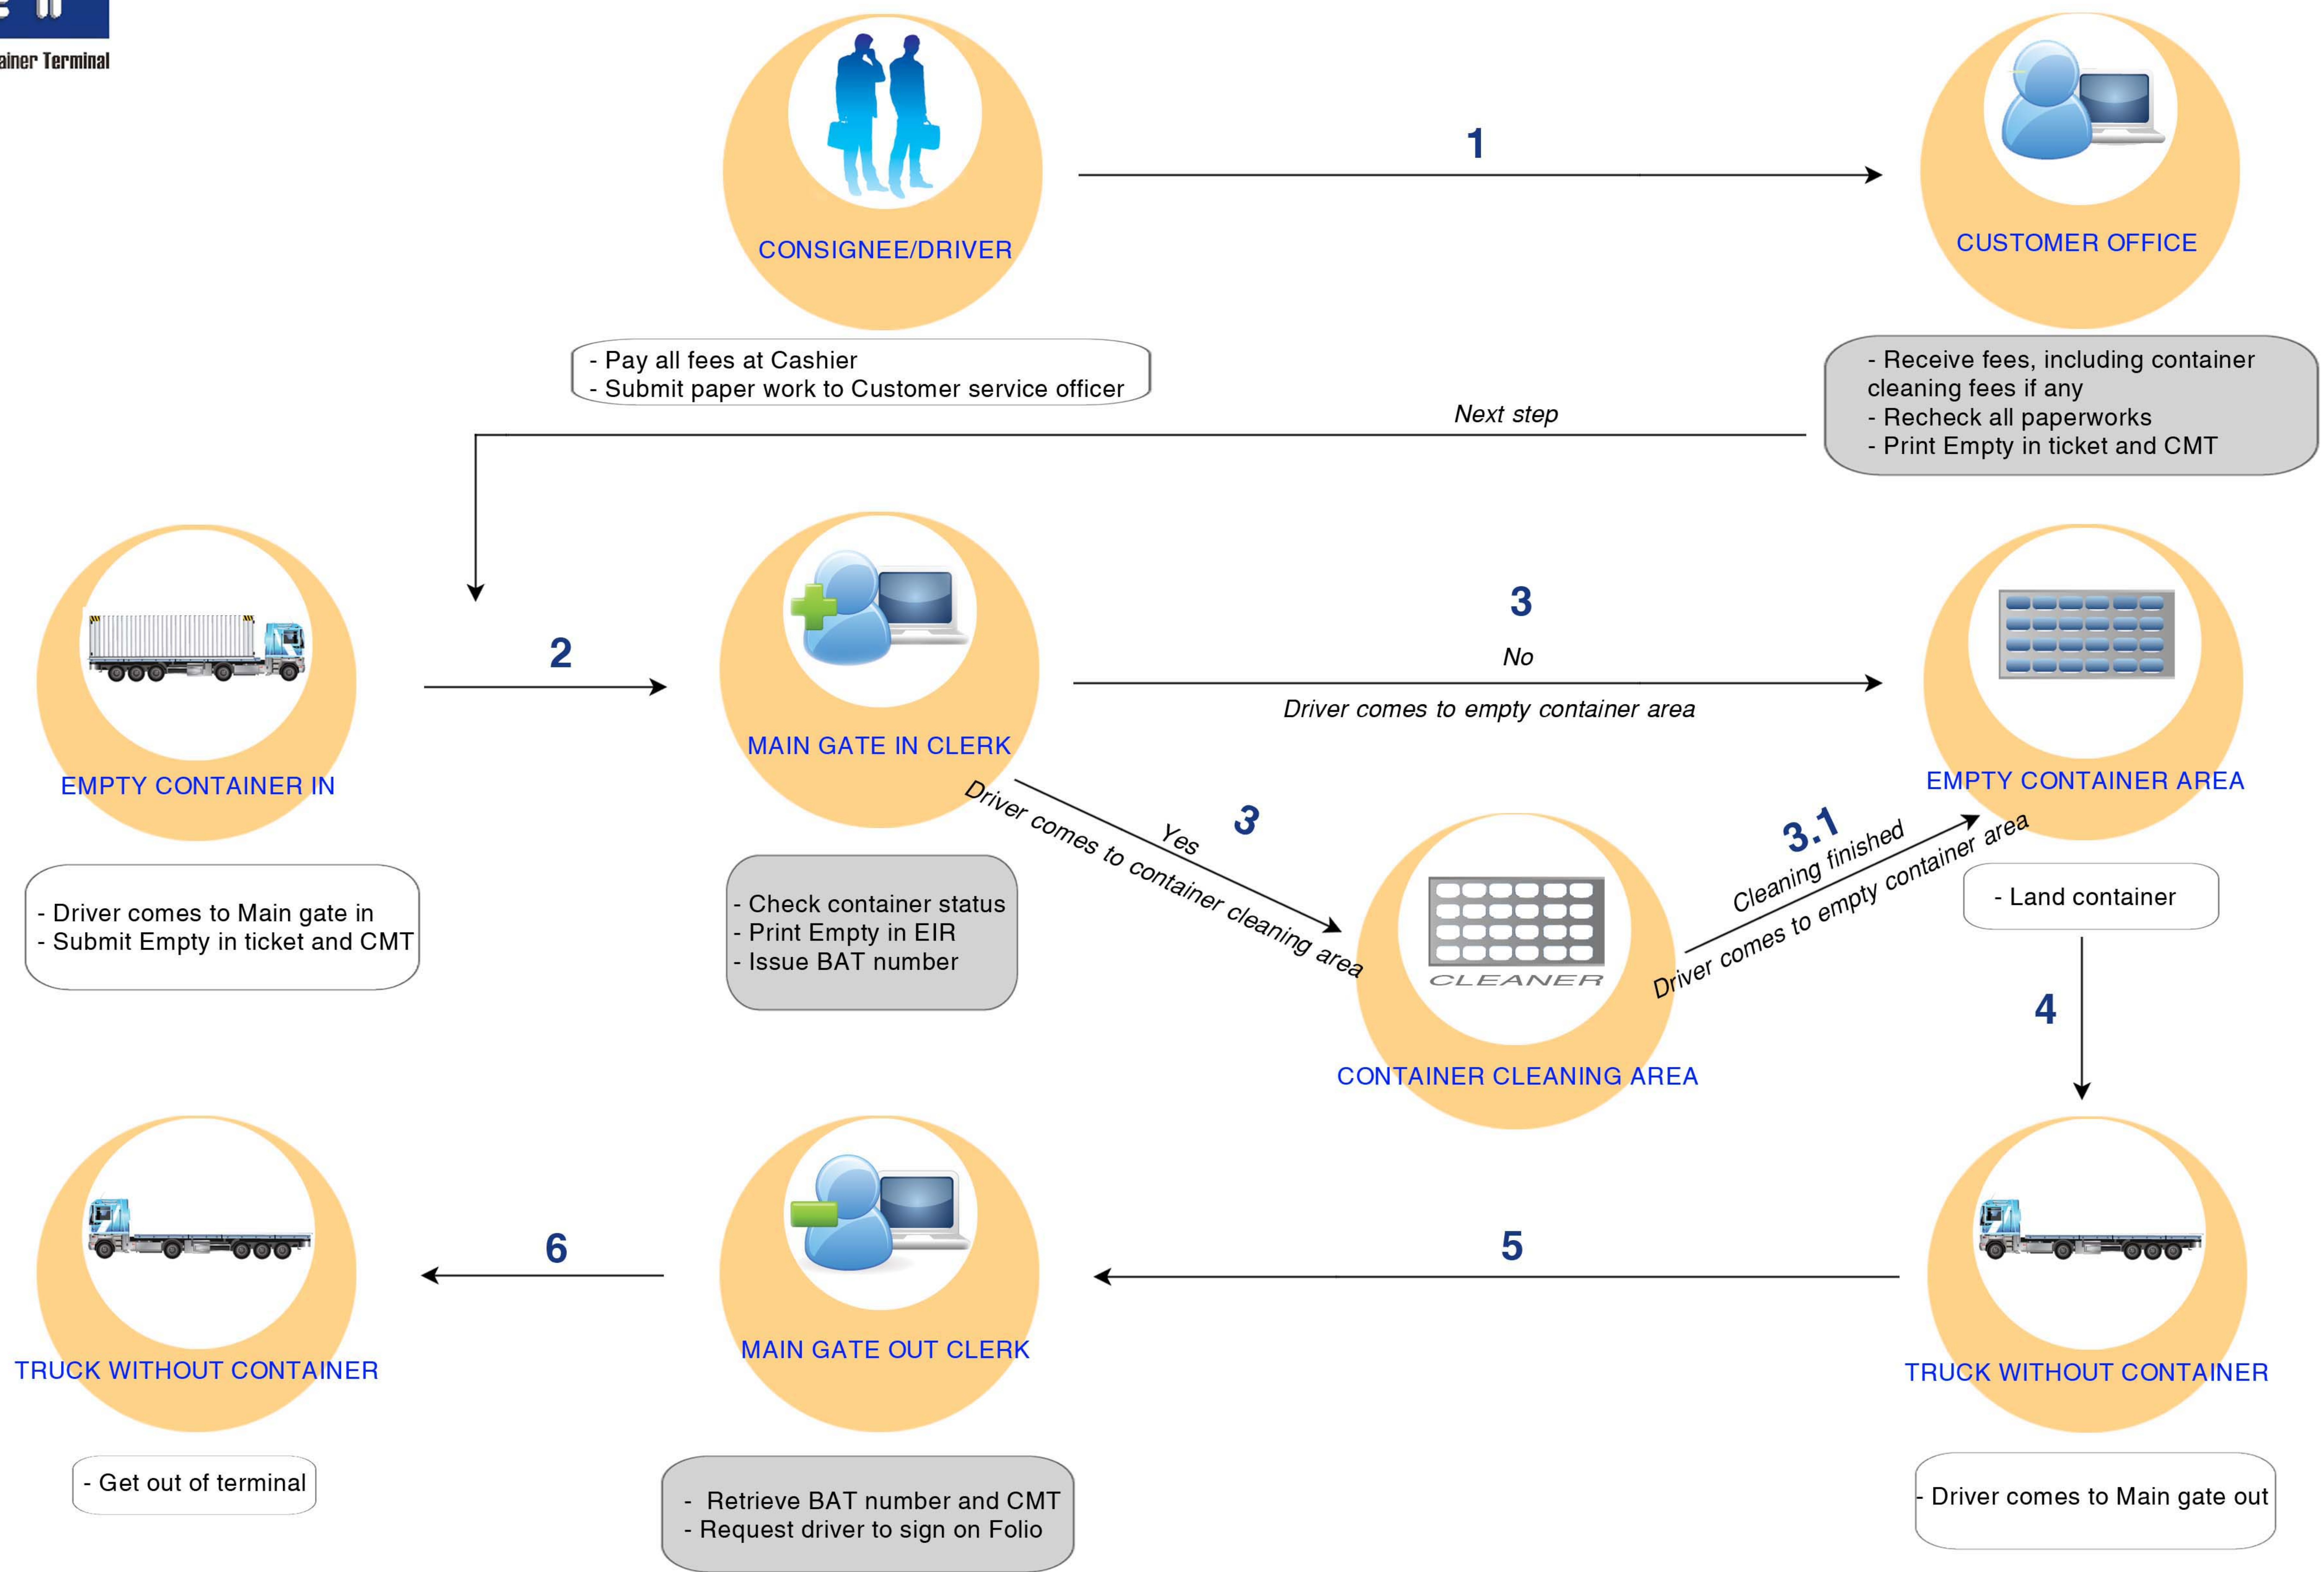

PROCEDURES FOR EXPORT AND IMPORT OF CONTAINER AT CAI LAN INTERNATIONAL CONTAINER TERMINAL

Cai Lan International Container Terminal

ANNOTATE SYMBOLS

CONSIGNEE/ DRIVER

CUSTOMER OFFICE

TRUCK WITH FULL CONTAINER

MAIN GATE IN CLERK

TRUCK WITH EMPTY CONTAINER

MAIN GATE OUT CLERK

TRUCK WITHOUT CONTAINER

CLEANER
CONTAINER CLEANING AREA

CONTAINER AREA

FULL EXPORT IN

EMPTY IN

FULL IMPORT OUT

EMPTY OUT