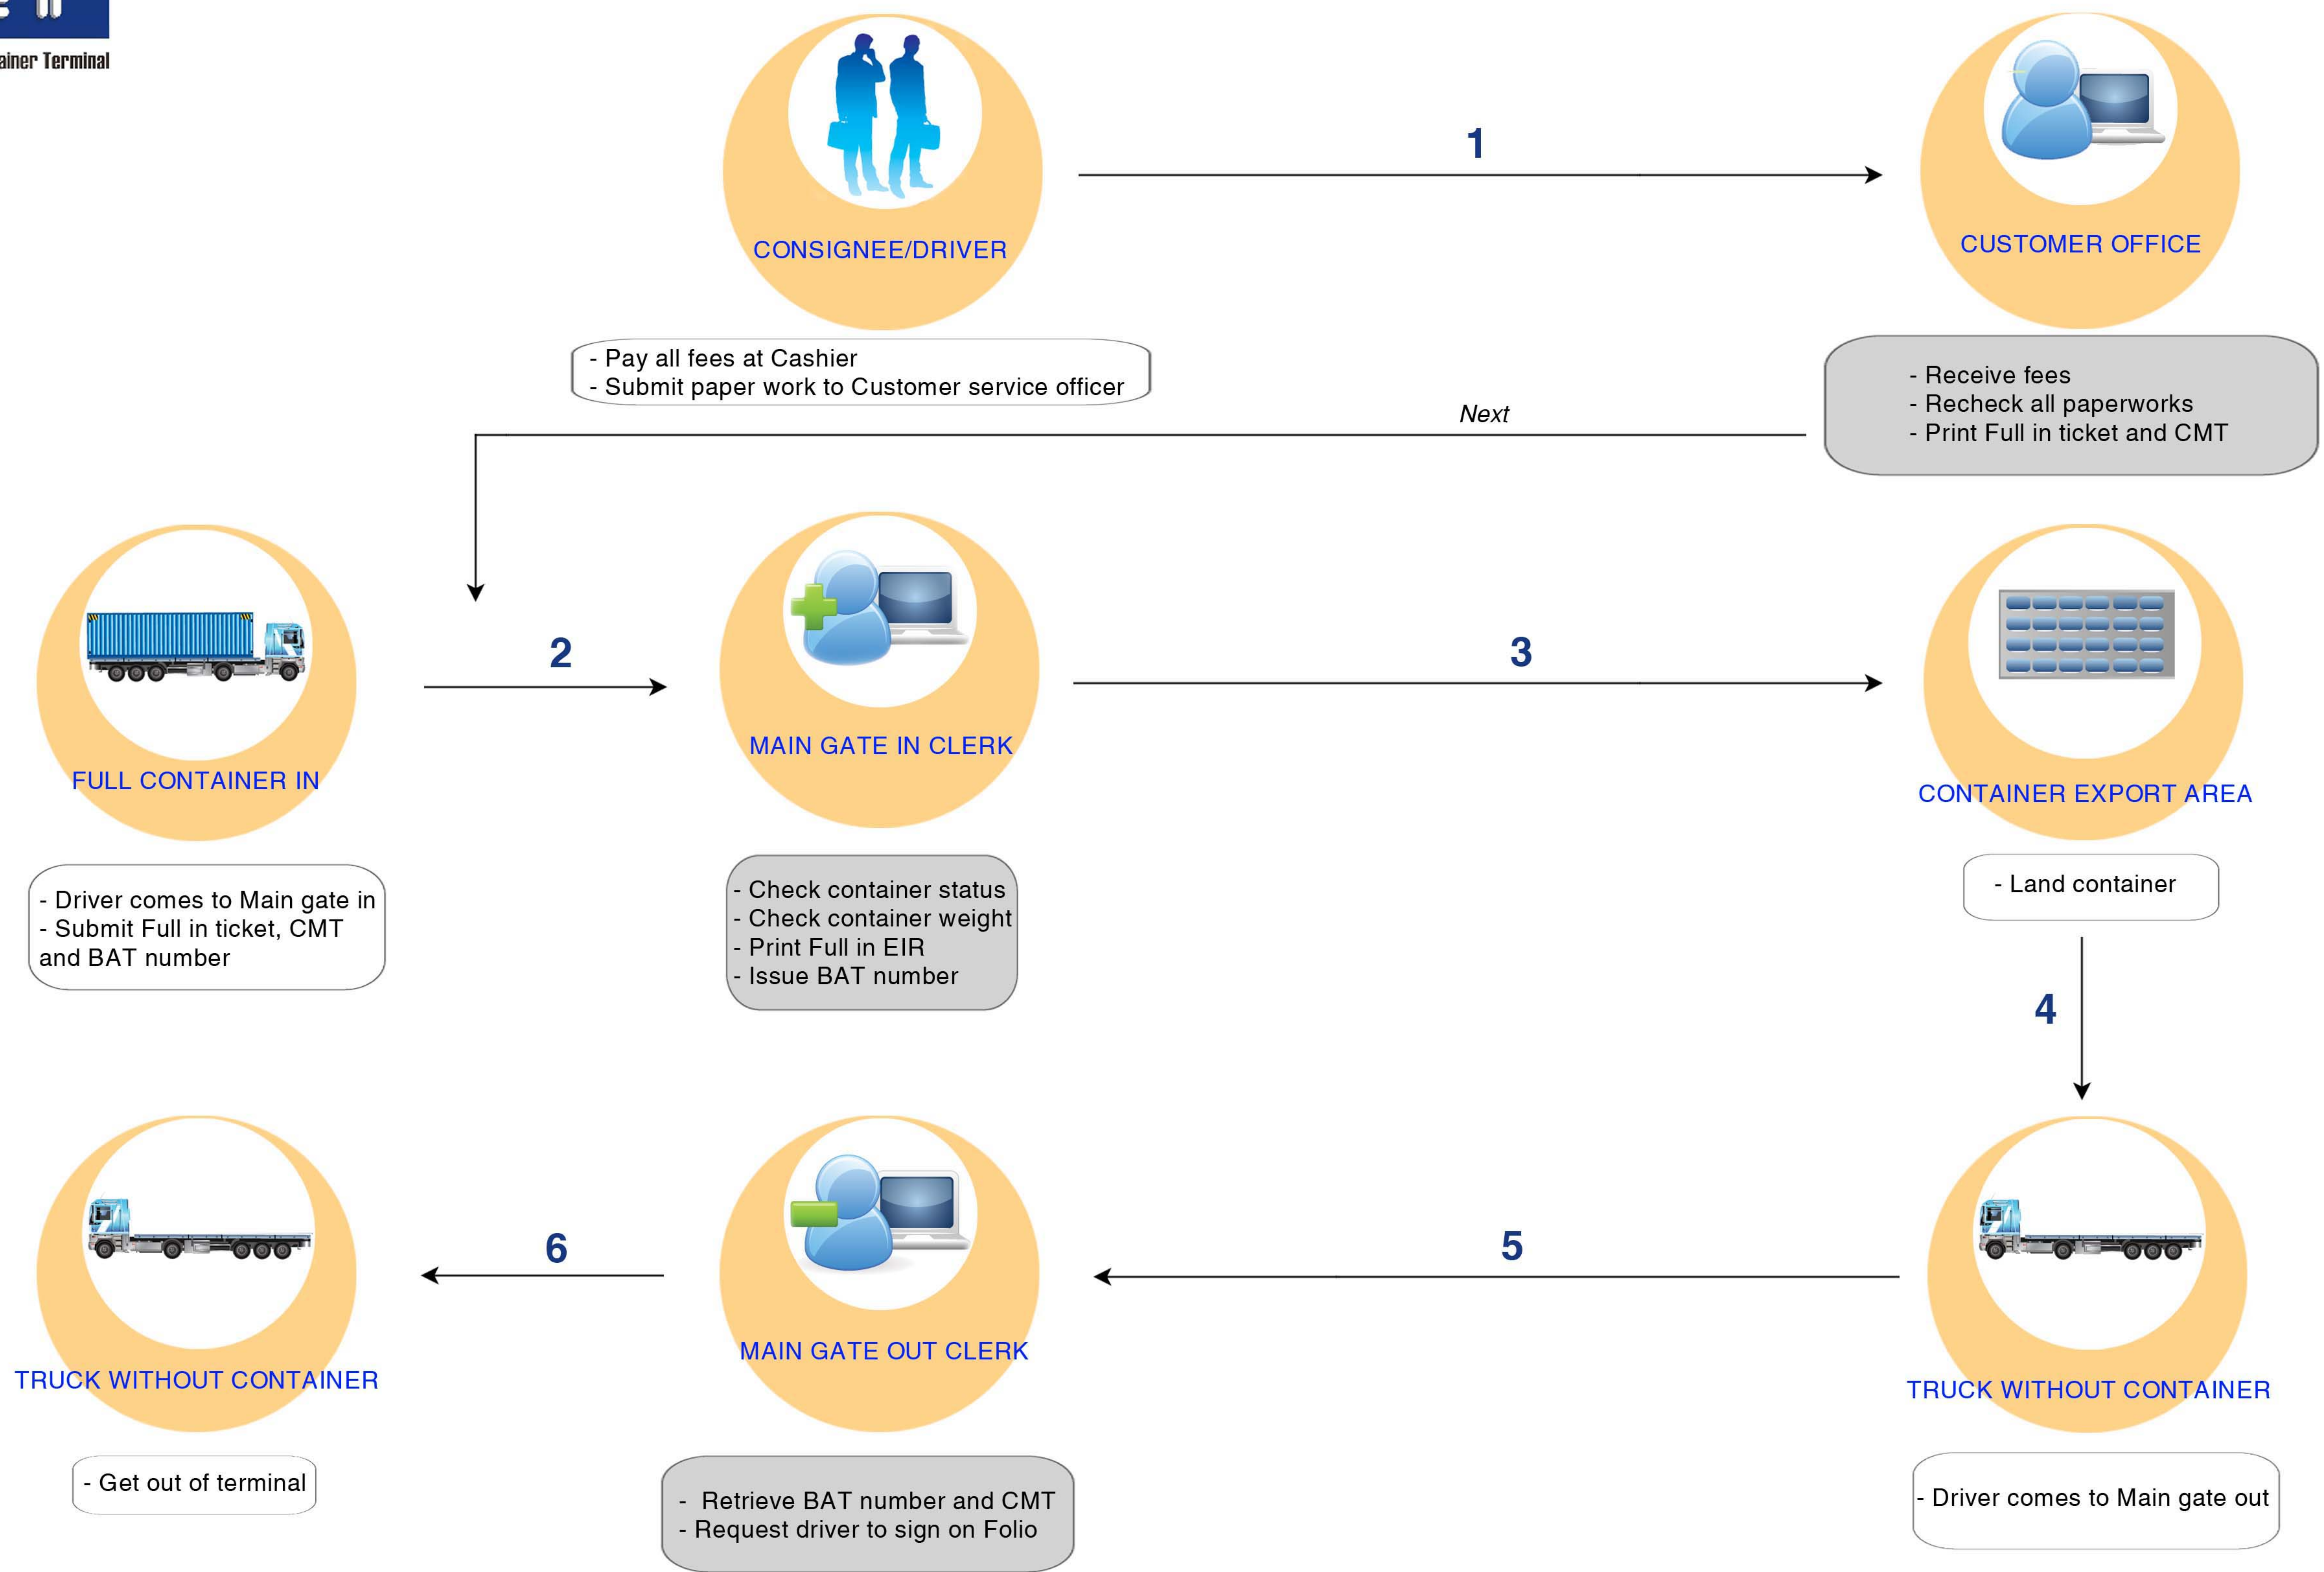

PROCEDURES FOR EXPORT AND IMPORT OF CONTAINER AT CAI LAN INTERNATIONAL CONTAINER TERMINAL

Cai Lan International Container Terminal

ANNOTATE SYMBOLS

CONSIGNEE/ DRIVER

CUSTOMER OFFICE

TRUCK WITH FULL CONTAINER

MAIN GATE IN CLERK

TRUCK WITH EMPTY CONTAINER

MAIN GATE OUT CLERK

TRUCK WITHOUT CONTAINER

CLEANER
CONTAINER CLEANING AREA

CONTAINER AREA

FULL EXPORT IN

EMPTY IN

FULL IMPORT OUT

EMPTY OUT