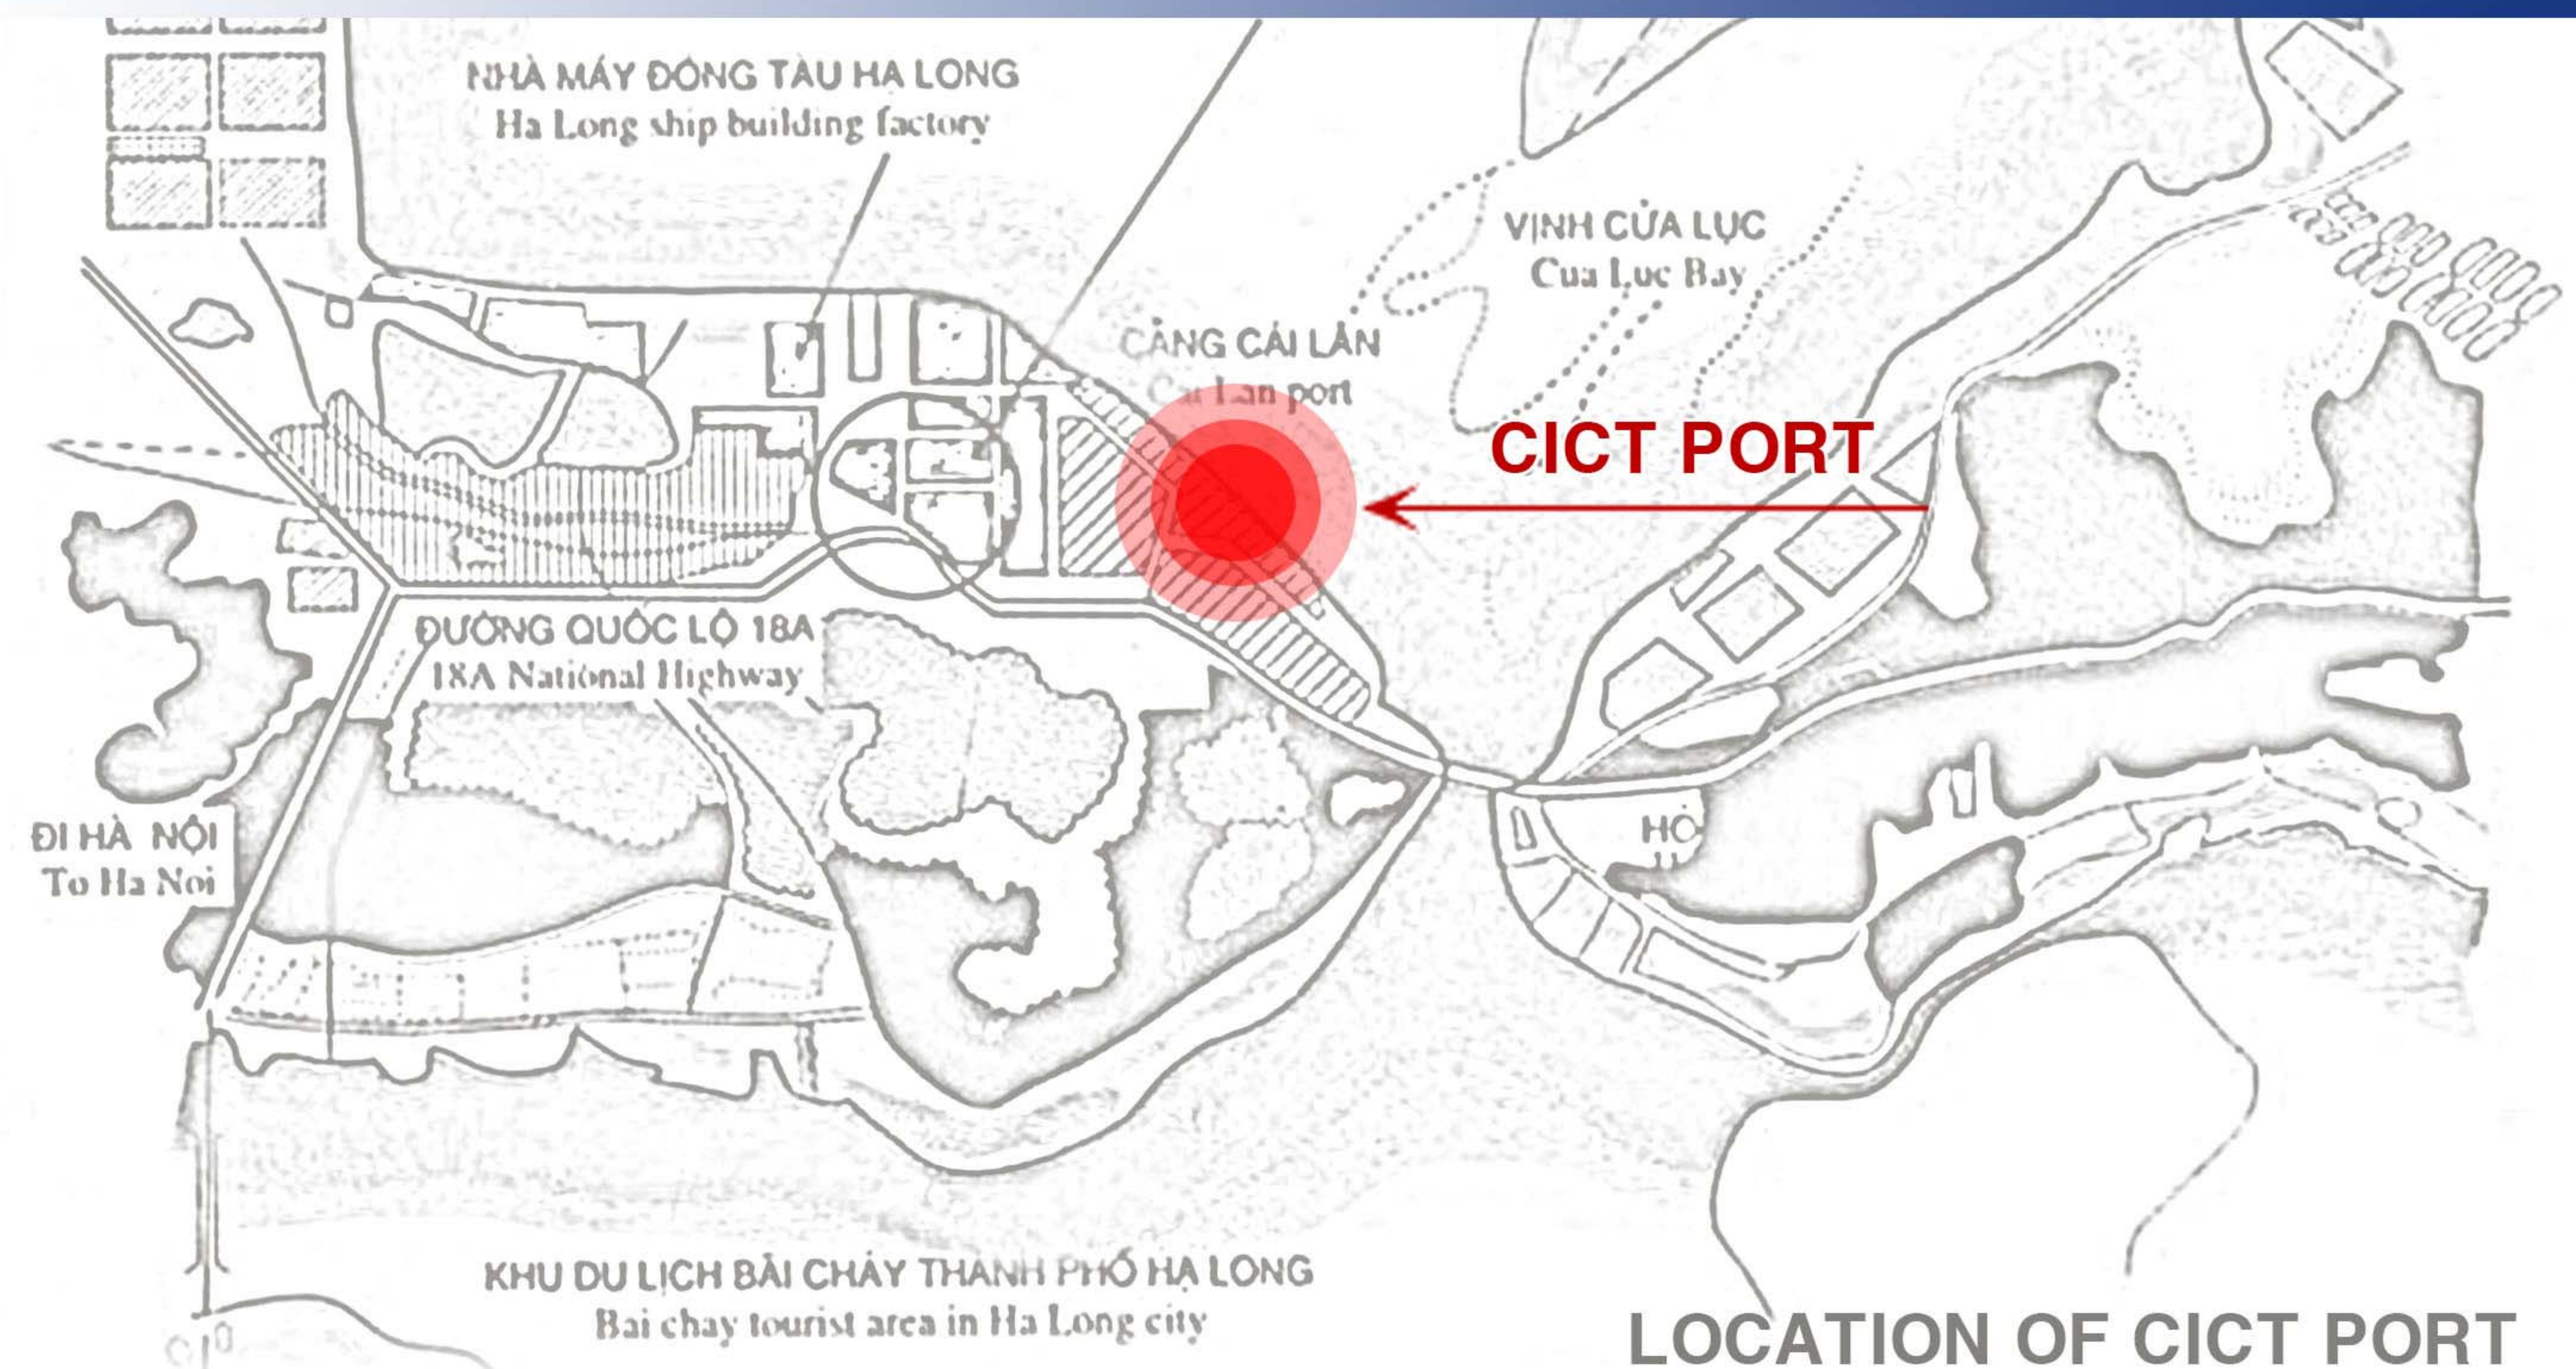

PROCEDURES FOR EXPORT AND IMPORT OF CONTAINER AT CAI LAN INTERNATIONAL CONTAINER TERMINAL

Cai Lan International Container Terminal

ANNOTATE SYMBOLS

CONSIGNEE/ DRIVER

CUSTOMER OFFICE

TRUCK WITH FULL CONTAINER

MAIN GATE IN CLERK

TRUCK WITH EMPTY CONTAINER

MAIN GATE OUT CLERK

TRUCK WITHOUT CONTAINER

CLEANER
CONTAINER CLEANING AREA

CONTAINER AREA

FULL EXPORT IN

EMPTY IN

FULL IMPORT OUT

EMPTY OUT