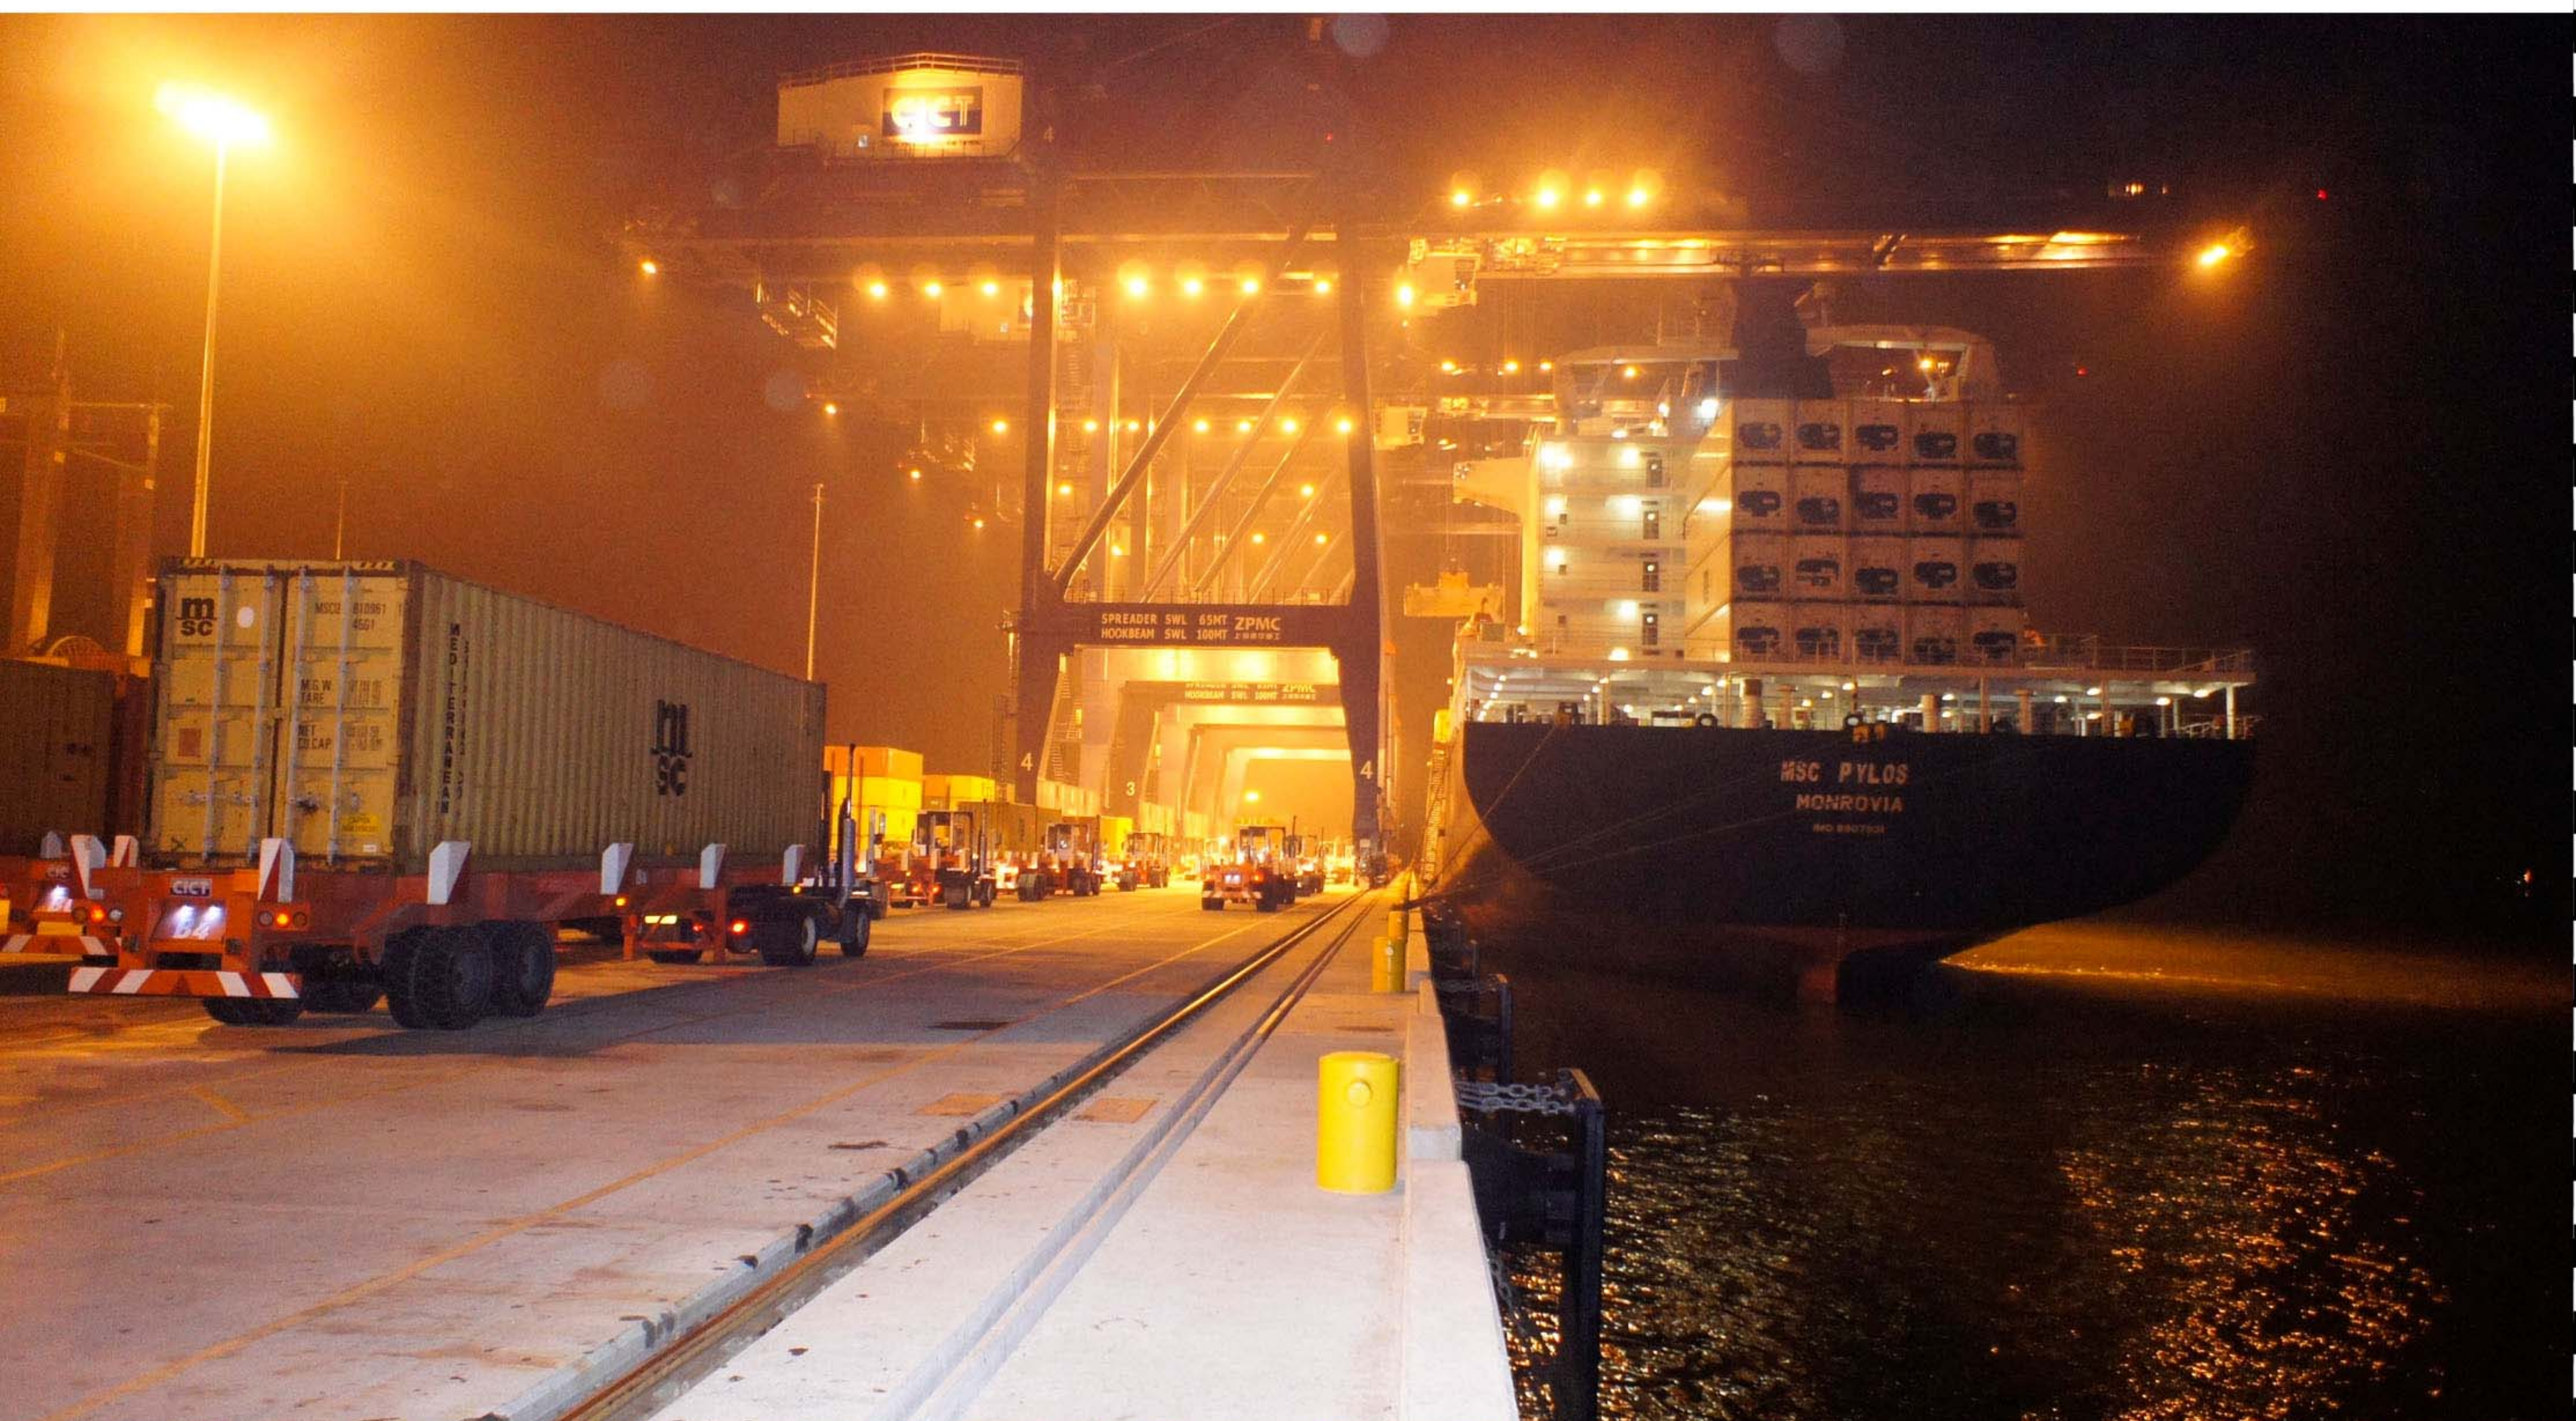

PROCEDURES FOR EXPORT AND IMPORT OF CONTAINER AT CAI LAN INTERNATIONAL CONTAINER TERMINAL

Cai Lan International Container Terminal

ANNOTATE SYMBOLS

CONSIGNEE/ DRIVER

CUSTOMER OFFICE

TRUCK WITH FULL CONTAINER

MAIN GATE IN CLERK

TRUCK WITH EMPTY CONTAINER

MAIN GATE OUT CLERK

TRUCK WITHOUT CONTAINER

CLEANER
CONTAINER CLEANING AREA

CONTAINER AREA

FULL EXPORT IN

EMPTY IN